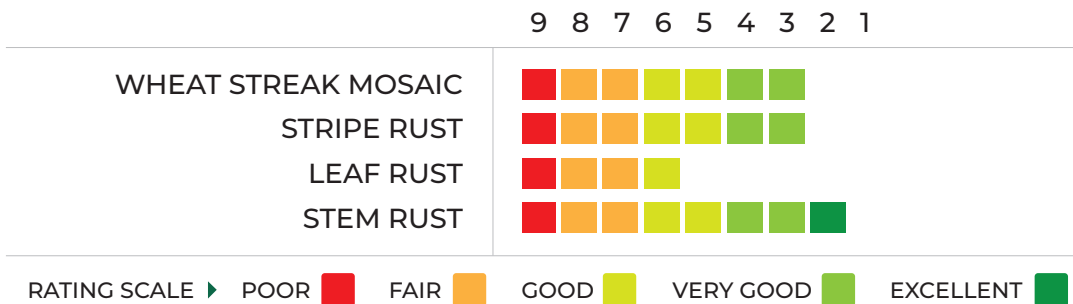

CANVAS

PEDIGREE ▶ DENALI / ANTERO // BYRD

Released in 2018, Canvas has proven to be a great performer under stress and in high moisture environments. Its straw strength and upright structure allow for higher populations with intensive management, without risking the frustration of falling over. Its disease resistance protects you from yield robbing stripe rust and WSMV, and its grain quality will ensure you avoid dockage at the elevator. PVP Protected; to be sold by variety name only as a class of certified seed.

CHARACTERISTICS

- MATURITY ▶ MEDIUM
- HEIGHT ▶ MEDIUM-SHORT
- COLEOPTILE LENGTH ▶ MEDIUM

PEST & DISEASE PROFILE

MANAGEMENT NOTES

- Responds well to soils and field topography that have good water holding capacity.
- Responds well to higher populations
- Tolerates acidic soil conditions