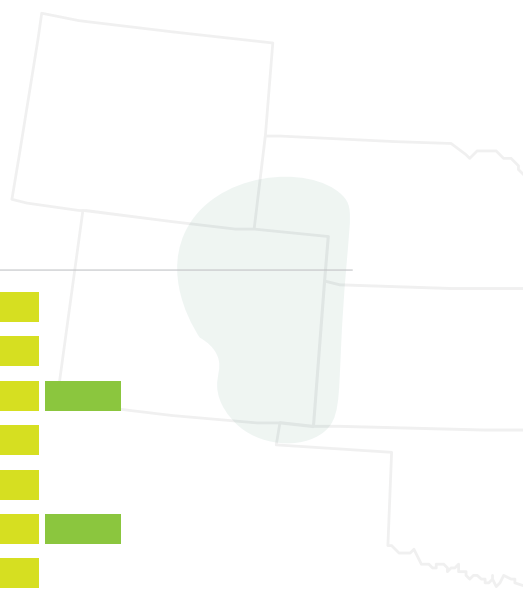

AMPLIFY SF

PEDIGREE ▶ BEARPAW / ANTERO // ANTERO

Released in the fall of 2021, Amplify SF is the newest Colorado bred variety improving the options to combat the wheat stem sawfly specific to the high plains. This variety provides an improved pith rating of 17, getting us closer to the sweet spot of Colorado yield performance with superior larval cutting resistance. Its maturity fits our environment, along with resilient test weight when faced with grain fill drought conditions. Amplify SF should be on your short list of tools to keep wheat viable on the farm. Planting Semi-solid varieties should always be a part of a diversified approach to managing sawfly on your farm.

TO LEARN MORE VISIT:

<https://webdoc.agsci.colostate.edu/csucrops/reports/winterwheat/2021/WSS2021.pdf>

or reach out to our seed and trait specialist. Amplify SF is a PVP Protected, Certified Seed Only variety, no saved seed allowed.

CHARACTERISTICS

- MATURITY ▶ MEDIUM
- HEIGHT ▶ MEDIUM
- COLEOPTILE LENGTH ▶ MEDIUM

YIELD	Red	Orange	Light Green	
DROUGHT TOLERANCE	Red	Orange	Light Green	
MILLING QUALITY	Red	Orange	Light Green	Dark Green
BAKING QUALITY	Red	Orange	Light Green	
STRAW STRENGTH	Red	Orange	Light Green	
TEST WEIGHT	Red	Orange	Light Green	Dark Green
PROTEIN	Red	Orange	Light Green	

QUALITY RATING ▶ POOR ■ FAIR ■ GOOD ■ VERY GOOD ■ EXCELLENT ■

MANAGEMENT NOTES

- Plant in areas most affected by Wheat Stem Sawfly
- Use in combination with early and late maturing varieties to spread out your harvest window.
- With light sawfly pressure, consider blending 70% with similar maturing varieties like Langin, Canvas, or Avery.