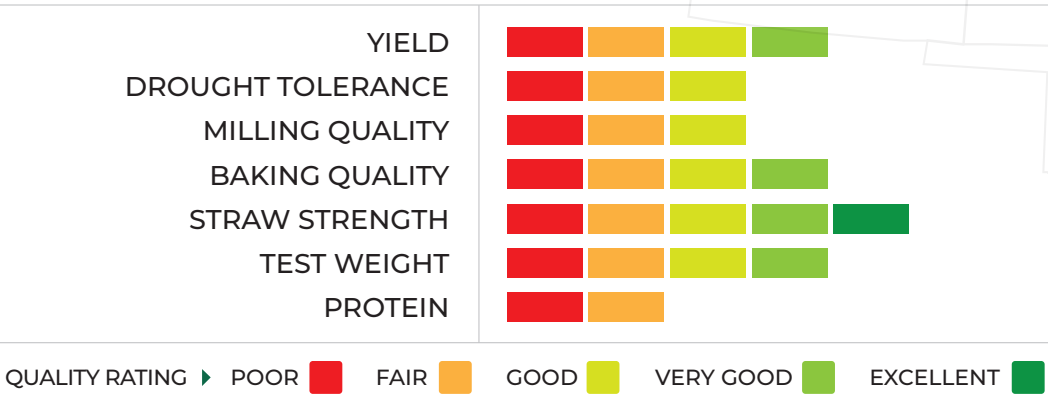

MONARCH

PEDIGREE ▶ CO07W722-F5 / SNOWMASS // CO07W722-F5

Released in 2018, Monarch is an open market hard white variety with excellent straw strength and excellent irrigated yield potential. Monarch has very good stripe rust resistance and quality similar to Breck, but with very low polyphenol oxidase (PPO), a property desired by end users that reduces browning of baked goods, a benefit in whole grain applications. Manage for high yield with adequate fertility. PVP Protected, Certified Seed Only, no saved seed allowed.

CHARACTERISTICS

- MATURITY ▶ MEDIUM
- HEIGHT ▶ MEDIUM-SHORT
- COLEOPTILE LENGTH ▶ MEDIUM-SHORT

PEST & DISEASE PROFILE

MANAGEMENT NOTES

- Establish buyer or potential delivery point before seed purchase
- Does best under high moisture environments
- Great option under high management for entry into the national wheat yield contest