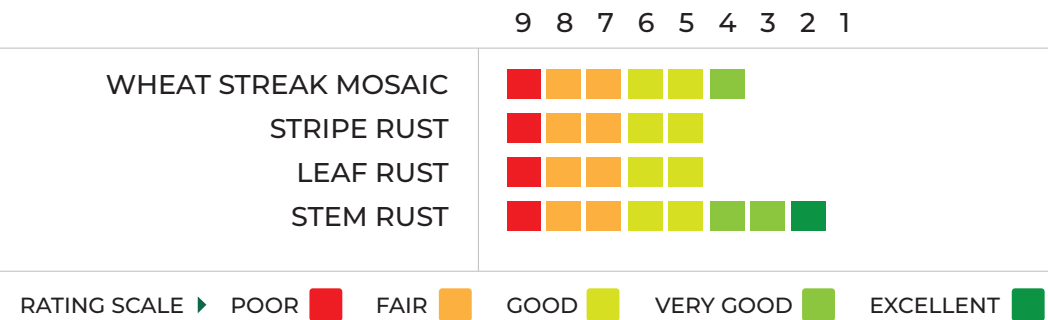

MONARCH

PEDIGREE ▶ CO07W722-F5 / SNOWMASS // CO07W722-F5

Released in 2018, Monarch is an open market hard white variety with excellent straw strength and excellent irrigated yield potential. Monarch has very good stripe rust resistance and quality similar to Breck, but with very low polyphenol oxidase (PPO), a property desired by end users that reduces browning of baked goods, a benefit in whole grain applications. Manage for high yield with adequate fertility. PVP Protected, Certified Seed Only, no saved seed allowed.

CHARACTERISTICS

- MATURITY ▶ MEDIUM
- HEIGHT ▶ MEDIUM-SHORT
- COLEOPTILE LENGTH ▶ MEDIUM-SHORT

PEST & DISEASE PROFILE

MANAGEMENT NOTES

- Establish buyer or potential delivery point before seed purchase
- Does best under high moisture environments
- Great option under high management for entry into the national wheat yield contest