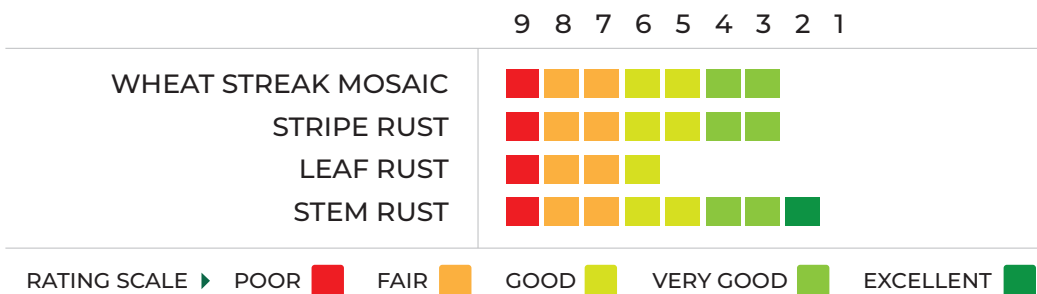

CANVAS

PEDIGREE ▶ DENALI / ANTERO // BYRD

Released in 2018, Canvas has proven to be a great performer under stress and in high moisture environments. Its straw strength and upright structure allow for higher populations with intensive management, without risking the frustration of falling over. Its disease resistance protects you from yield robbing stripe rust and WSMV, and its grain quality will ensure you avoid dockage at the elevator. PVP Protected; to be sold by variety name only as a class of certified seed.

CHARACTERISTICS

- MATURITY ▶ MEDIUM
- HEIGHT ▶ MEDIUM-SHORT
- COLEOPTILE LENGTH ▶ MEDIUM

PEST & DISEASE PROFILE

MANAGEMENT NOTES

- Responds well to soils and field topography that have good water holding capacity.
- Responds well to higher populations
- Tolerates acidic soil conditions