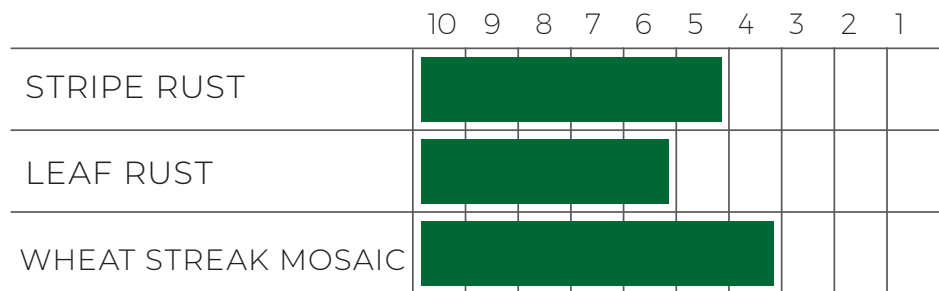

PEST & DISEASE PROFILE

Rating Scale:

Excellent (1-2) Very Good (3-4)
Good (5-6) Fair (7-8) Poor (9-10)